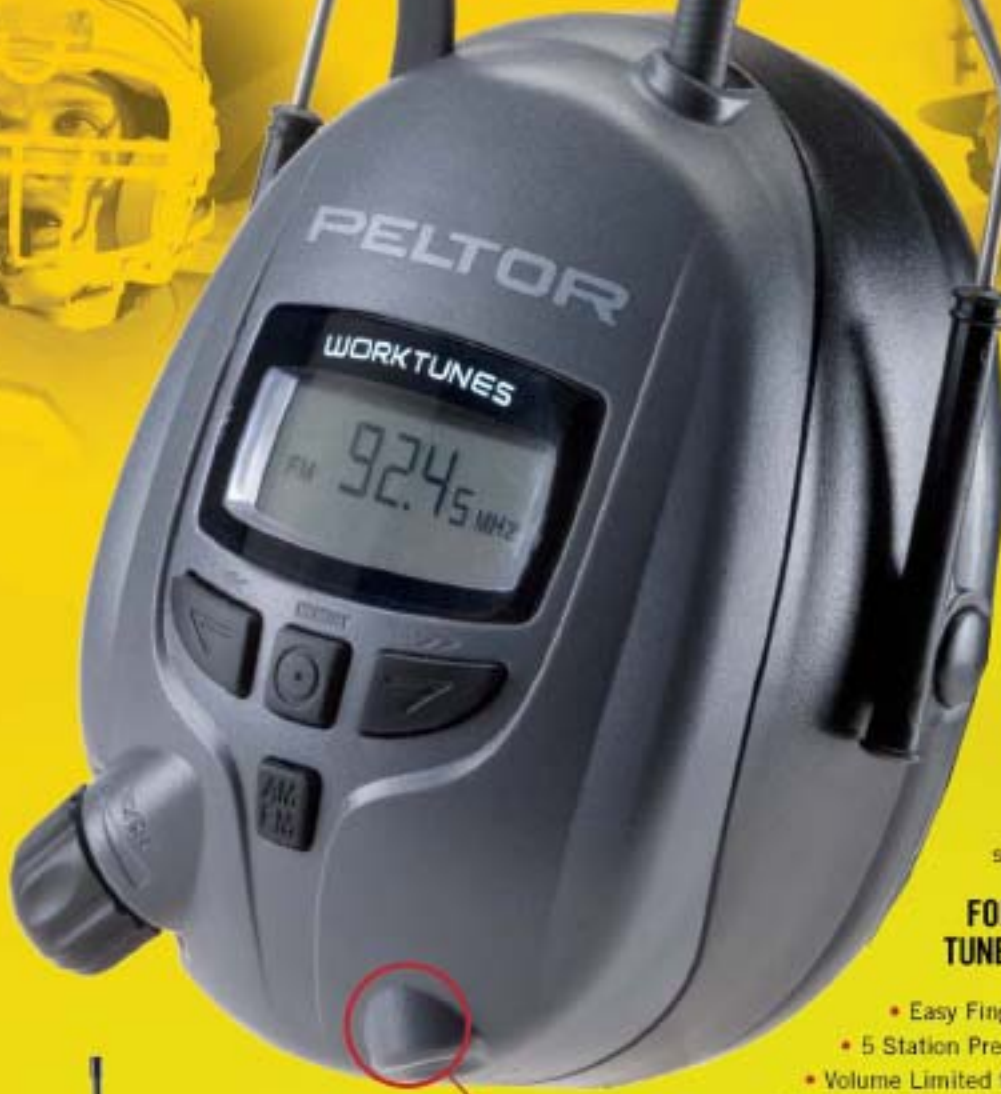

NEW
DIGITAL WORKTUNES®
AM/FM AND MP3 COMPATIBLE

**TUNES IN MUSIC
and SPORTS**

**TUNES OUT
NOISE**

New Digital WorkTunes gives workers the protection they need AND the entertainment they want. Safety never sounded so good.

**NRR
26 dB**

**FOR BETTER COMPLIANCE
TUNE INTO WORKTUNES.**

- Easy Fingertip Controls
- 5 Station Presets • Seek and Scan
- Volume Limited to Safe Levels 82dB
- Gel/Foam Cushions • MP3 Cord Included
- Long Lasting Battery Power